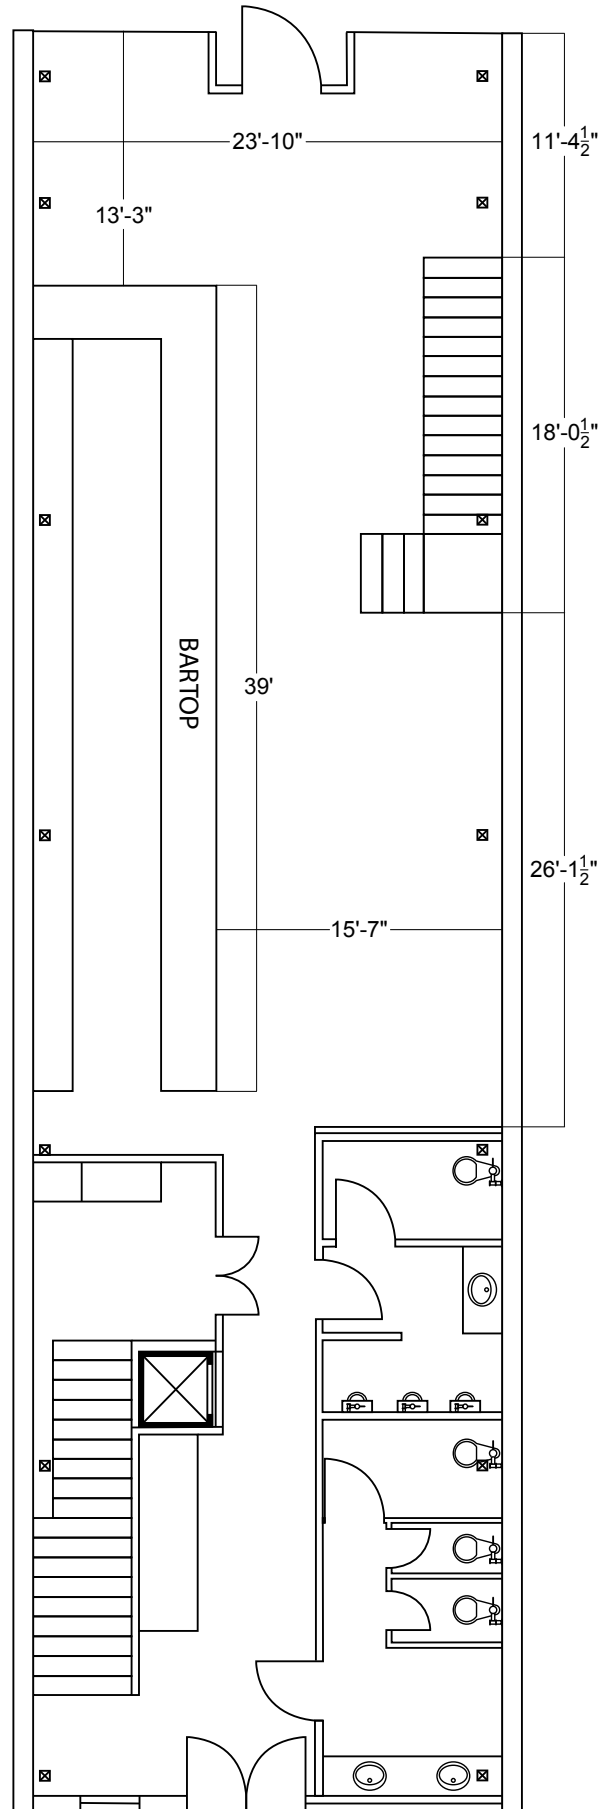

The venue itself is 6,600 sq ft and can accommodate a seated event with up to 300 guests, spread out over all 3 floors, or 600 for standing room only.

All food and bar service will have to be catered out. Ice machine is available.

All the best,

Eric Gatti

STREET LEVEL

- Access from East Erwin Street
- Main Bar Area
- Seats Up to 80+ People
- Mens & Womens Restrooms
- Front & Rear Stairs to Balcony Level
- Access to Catering Area (Lower Level)