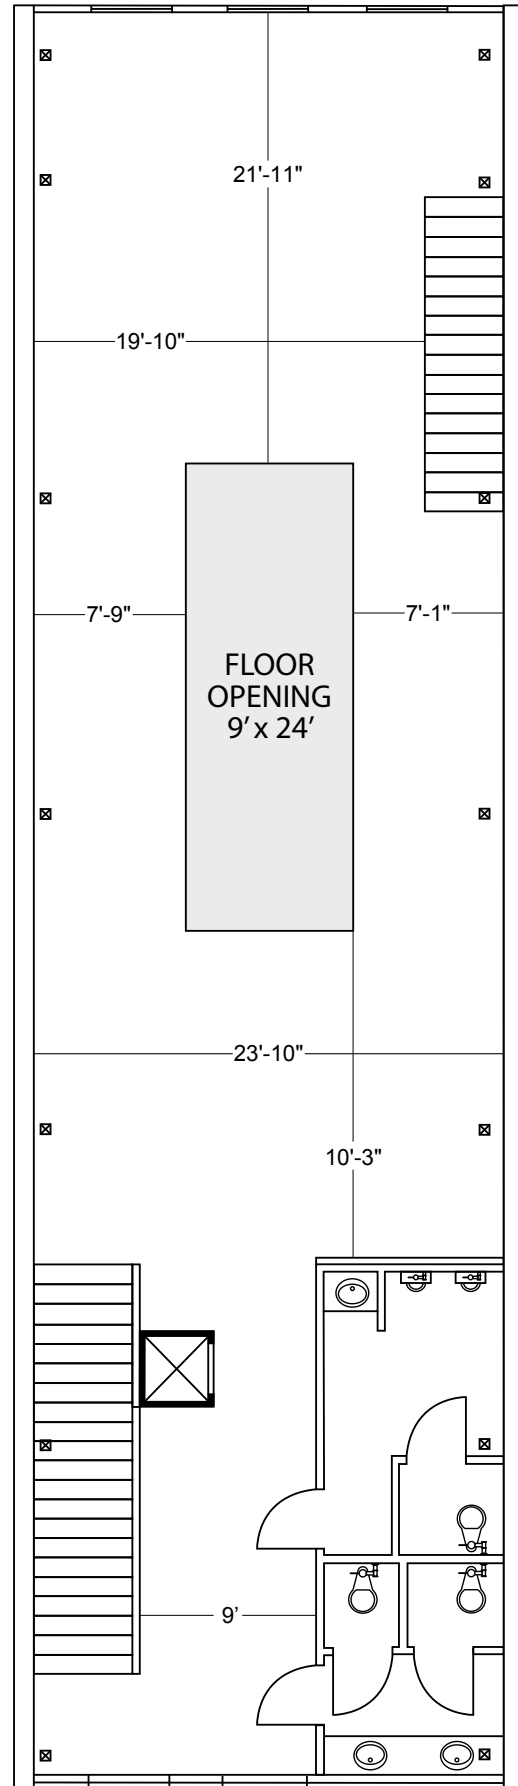

The venue itself is 6,600 sq ft and can accommodate a seated event with up to 300 guests, spread out over all 3 floors, or 600 for standing room only.

All food and bar service will have to be catered out. Ice machine is available.

All the best,

Eric Gatti

STREET LEVEL

- Access from East Erwin Street
- Main Bar Area
- Seats Up to 80+ People
- Mens & Womens Restrooms
- Front & Rear Stairs to Balcony Level
- Access to Catering Area (Lower Level)

ONE ELEVEN

A place to come together.

BALCONY LEVEL

- Large Open Spaces
- Seats Up to 100+ People
- Mens & Womens Restrooms
- Front & Rear Stairs to Street & Rooftop Levels
- Open View to Street Level

ONE ELEVEN

A place to come together.

ROOFTOP LEVEL

- Stunning Views of Downtown Tyler
- Multiple Furnished Seating Areas
- Seats Up to 60+ People
- Bar & Service Area
- Three Firepits (FP)
- Several Fire Features
- Front & Rear Stairs to Balcony Level
- Restrooms on Balcony Level