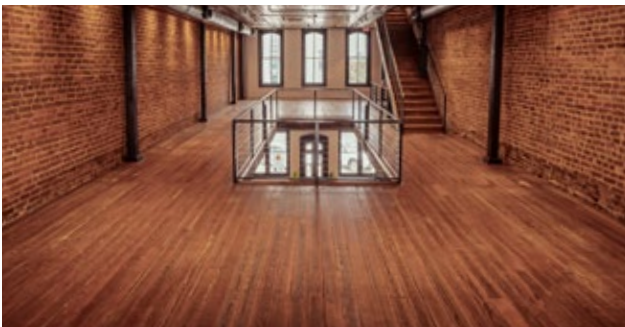

The venue itself is 6,600 sq ft and can accommodate a seated event with up to 300 guests, spread out over all 3 floors, or 600 for standing room only.

All food and bar service will have to be catered out. Ice machine is available.

All the best,

Eric Gatti

STREET LEVEL

- Access from East Erwin Street
- Main Bar Area
- Seats Up to 80+ People
- Mens & Womens Restrooms
- Front & Rear Stairs to Balcony Level
- Access to Catering Area (Lower Level)

ONE ELEVEN

A place to come together.

BALCONY LEVEL

- Large Open Spaces
- Seats Up to 100+ People
- Mens & Womens Restrooms
- Front & Rear Stairs to Street & Rooftop Levels
- Open View to Street Level

ONE ELEVEN

A place to come together.

ROOFTOP LEVEL

- Stunning Views of Downtown Tyler
- Multiple Furnished Seating Areas
- Seats Up to 60+ People
- Bar & Service Area
- Three Firepits (FP)
- Several Fire Features
- Front & Rear Stairs to Balcony Level
- Restrooms on Balcony Level