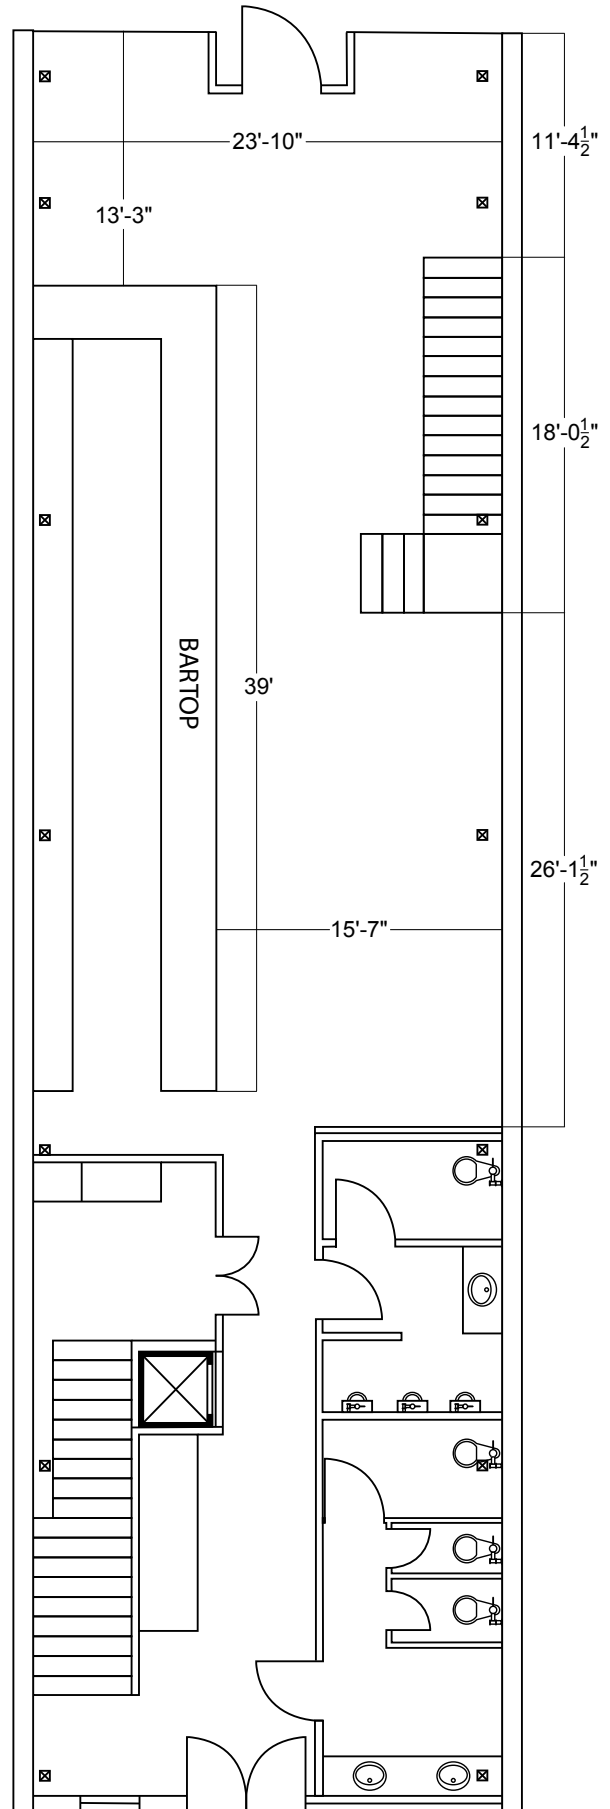

ONE ELEVEN

A place to come together.