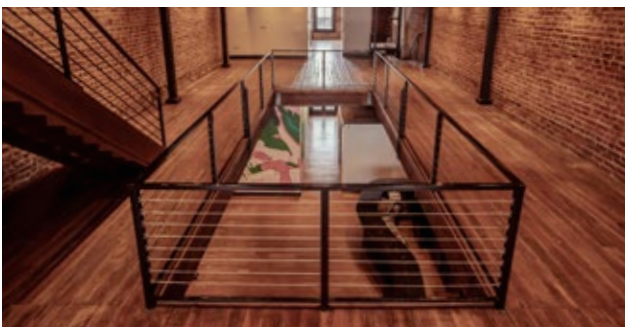

The venue itself is 7,200 sq ft and can accommodate a seated event with up to 300 guests, spread out over all 3 floors, or 500 for standing room only.

A caterer friendly kitchen is available on the lower level with prep tables, a 500lb ice machine, sinks, and a walk-in cooler. All food is prepared off-site through a 3rd party vendor. Lower level access is available to the vendors through the rear entrance.

Contact us with further questions.

STREET LEVEL

- Access to East Erwin Street
- Main Bar Area
- Seats Up to 80+ People
- Maximum Standing Room 195
- Mens & Womens Restrooms
- Front & Rear Stairs to Balcony Level
- Access to Catering Area (Lower Level)

ONE ELEVEN

A place to come together.

BALCONY LEVEL

- Large Seating Areas
- Seats Up to 100+ People
- Maximum Standing Room 170
- Mens & Womens Restrooms
- Front & Rear Stairs to Street & Rooftop Levels
- Open View to Street Level

ONE ELEVEN

A place to come together.

ROOFTOP LEVEL

- Stunning Views of Downtown Tyler
- Multiple Furnished Seating Areas
- Seats Up to 60+ People
- Maximum Standing Room 135
- Bar & Service Area
- Three Fire Pits (FP) & Five Heaters
- Front & Rear Stairs to Balcony Level
- Restrooms on Balcony Level