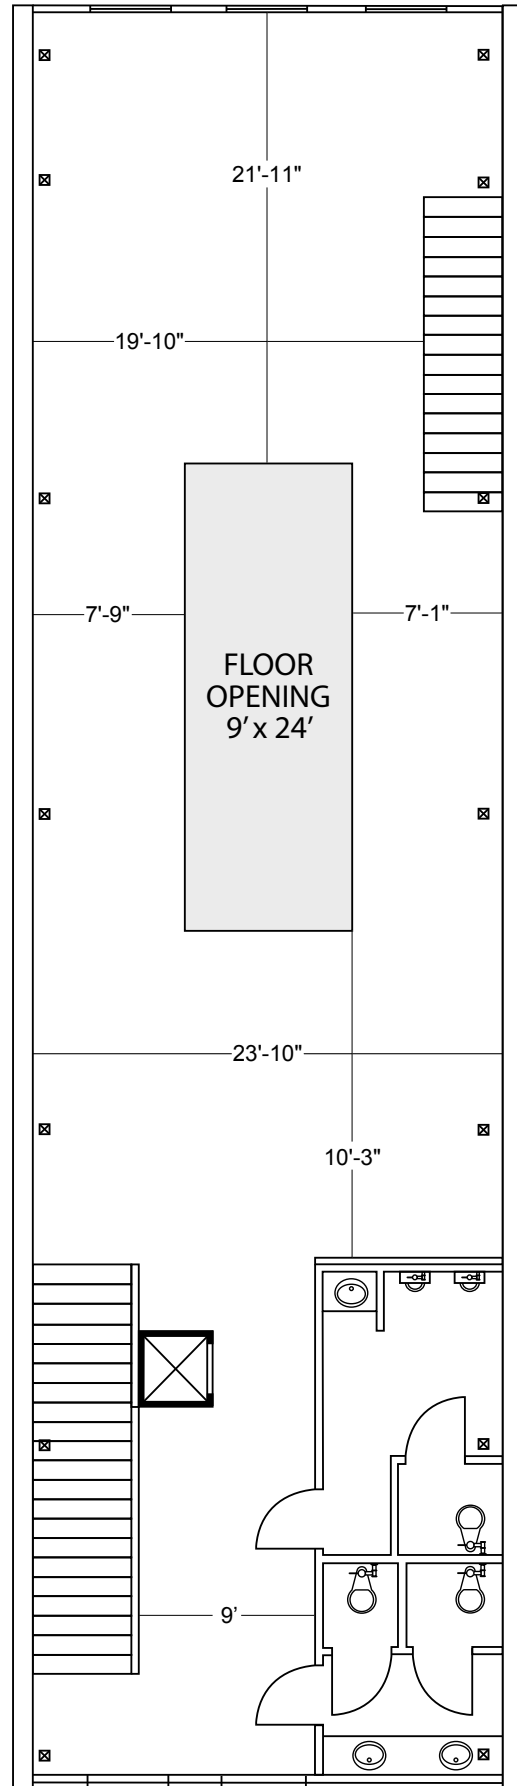

ONE ELEVEN

A place to come together.