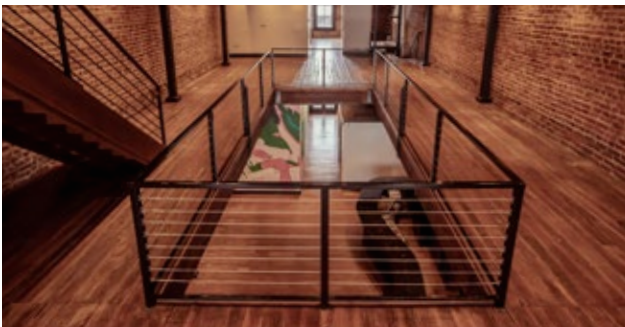

The venue itself is 6,600 sq ft and can accommodate a seated event with up to 300 guests, spread out over all 3 floors, or 600 for standing room only.

All food and bar service will have to be catered out. Ice machine is available.

All the best,

Eric Gatti

STREET LEVEL

- Access from East Erwin Street
- Main Bar Area
- Seats Up to 80+ People
- Mens & Womens Restrooms
- Front & Rear Stairs to Balcony Level
- Access to Catering Area (Lower Level)

ONE ELEVEN

A place to come together.

BALCONY LEVEL

- Large Open Spaces
- Seats Up to 100+ People
- Mens & Womens Restrooms
- Front & Rear Stairs to Street & Rooftop Levels
- Open View to Street Level

ONE ELEVEN

A place to come together.

ROOFTOP LEVEL

- Stunning Views of Downtown Tyler
- Multiple Furnished Seating Areas
- Seats Up to 60+ People
- Bar & Service Area
- Three Firepits (FP)
- Several Fire Features
- Front & Rear Stairs to Balcony Level
- Restrooms on Balcony Level