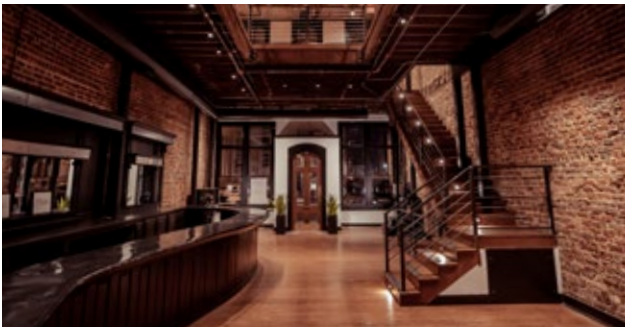

ABOUT

One Eleven is located in the building formerly known as Jakes on the Square at 111 E Erwin St. Tyler, TX 75702.

You're guaranteed to love the bar/lounge area on the rooftop with amazing views of downtown. It has lots of wonderful furniture for you and your guest to relax on while staying cozy with numerous fire pits and heaters to enjoy all year round.

The venue itself is 6,600 sq ft and can accommodate a seated event with up to 300 guests, spread out over all 3 floors, or 600 for standing room only.

All food and bar service will have to be catered out. Ice machine is available.

ONE ELEVEN

A place to come together.

BALCONY LEVEL

- Large Open Spaces
- Seats Up to 100+ People
- Mens & Womens Restrooms
- Front & Rear Stairs to Street & Rooftop Levels
- Open View to Street Level

ONE ELEVEN

A place to come together.

ROOFTOP LEVEL

- Stunning Views of Downtown Tyler
- Multiple Furnished Seating Areas
- Seats Up to 60+ People
- Bar & Service Area
- Three Firepits (FP)
- Several Fire Features
- Front & Rear Stairs to Balcony Level
- Restrooms on Balcony Level