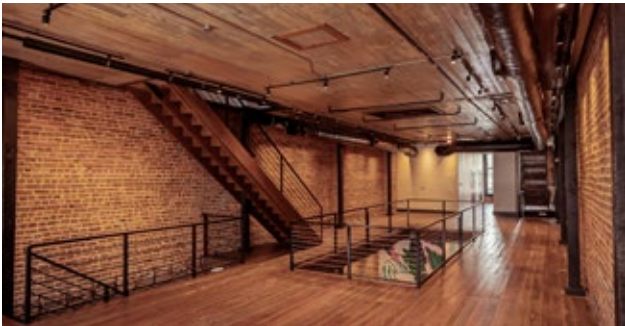

The venue itself is 7,200 sq ft and can accommodate a seated event with up to 300 guests, spread out over all 3 floors, or 500 for standing room only.

A caterer friendly kitchen is available on the lower level with prep tables, a 500lb ice machine, sinks, and a walk-in cooler. All food is prepared off-site through a 3rd party vendor. Lower level access is available to the vendors through the rear entrance.

Contact us with further questions.

STREET LEVEL

- Access to East Erwin Street
- Main Bar Area
- Seats Up to 80+ People
- Maximum Standing Room 195
- Mens & Womens Restrooms
- Front & Rear Stairs to Balcony Level
- Access to Catering Area (Lower Level)

ONE ELEVEN

A place to come together.

BALCONY LEVEL

- Large Seating Areas
- Seats Up to 100+ People
- Maximum Standing Room 170
- Mens & Womens Restrooms
- Front & Rear Stairs to Street & Rooftop Levels
- Open View to Street Level

ONE ELEVEN

A place to come together.

ROOFTOP LEVEL

- Stunning Views of Downtown Tyler
- Multiple Furnished Seating Areas
- Seats Up to 60+ People
- Maximum Standing Room 135
- Bar & Service Area
- Three Fire Pits (FP) & Five Heaters
- Front & Rear Stairs to Balcony Level
- Restrooms on Balcony Level