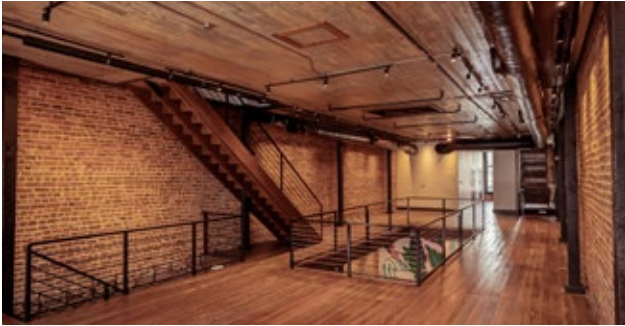

The venue itself is 6,600 sq ft and can accommodate a seated event with up to 300 guests, spread out over all 3 floors, or 600 for standing room only.

All food and bar service will have to be catered out. Ice machine is available.

All the best,

Eric Gatti

STREET LEVEL

- Access from East Erwin Street
- Main Bar Area
- Seats Up to 80+ People
- Mens & Womens Restrooms
- Front & Rear Stairs to Balcony Level
- Access to Catering Area (Lower Level)

ONE ELEVEN

A place to come together.

BALCONY LEVEL

- Large Open Spaces
- Seats Up to 100+ People
- Mens & Womens Restrooms
- Front & Rear Stairs to Street & Rooftop Levels
- Open View to Street Level

ONE ELEVEN

A place to come together.

ROOFTOP LEVEL

- Stunning Views of Downtown Tyler
- Multiple Furnished Seating Areas
- Seats Up to 60+ People
- Bar & Service Area
- Three Firepits (FP)
- Several Fire Features
- Front & Rear Stairs to Balcony Level
- Restrooms on Balcony Level