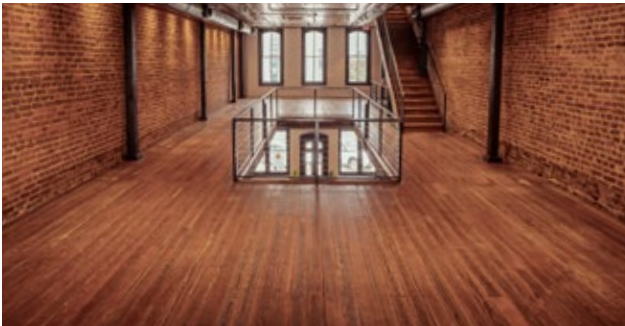

The venue itself is 7,200 sq ft and can accommodate a seated event with up to 300 guests, spread out over all 3 floors, or 500 for standing room only.

A caterer friendly kitchen is available on the lower level with prep tables, a 500lb ice machine, sinks, and a walk-in cooler. All food is prepared off-site through a 3rd party vendor. Lower level access is available to the vendors through the rear entrance.

Contact us with further questions.

STREET LEVEL

- Access to East Erwin Street
- Main Bar Area
- Seats Up to 80+ People
- Maximum Standing Room 195
- Mens & Womens Restrooms
- Front & Rear Stairs to Balcony Level
- Access to Catering Area (Lower Level)

ONE ELEVEN

A place to come together.

BALCONY LEVEL

- Large Seating Areas
- Seats Up to 100+ People
- Maximum Standing Room 170
- Mens & Womens Restrooms
- Front & Rear Stairs to Street & Rooftop Levels
- Open View to Street Level

ONE ELEVEN

A place to come together.

ROOFTOP LEVEL

- Stunning Views of Downtown Tyler
- Multiple Furnished Seating Areas
- Seats Up to 60+ People
- Maximum Standing Room 135
- Bar & Service Area
- Three Fire Pits (FP) & Five Heaters
- Front & Rear Stairs to Balcony Level
- Restrooms on Balcony Level