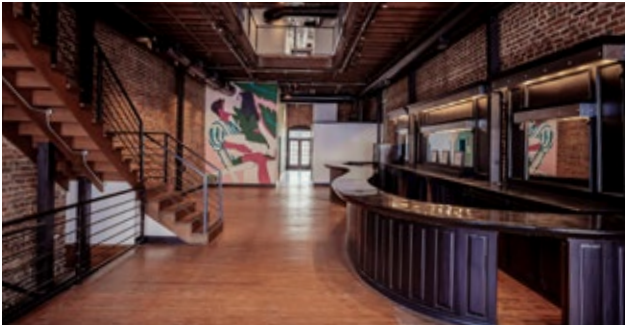

ABOUT

One Eleven is located in the building formerly known as Jakes on the Square at 111 E Erwin St. Tyler, TX 75702.

You're guaranteed to love the bar/lounge area on the rooftop with amazing views of downtown. It has lots of wonderful furniture for you and your guest to relax on while staying cozy with numerous fire pits and heaters to enjoy all year round.

The venue itself is 6,600 sq ft and can accommodate a seated event with up to 300 guests, spread out over all 3 floors, or 600 for standing room only.

All food and bar service will have to be catered out. Ice machine is available.

ONE ELEVEN

A place to come together.

BALCONY LEVEL

- Large Open Spaces
- Seats Up to 100+ People
- Mens & Womens Restrooms
- Front & Rear Stairs to Street & Rooftop Levels
- Open View to Street Level

ONE ELEVEN

A place to come together.

ROOFTOP LEVEL

- Stunning Views of Downtown Tyler
- Multiple Furnished Seating Areas
- Seats Up to 60+ People
- Bar & Service Area
- Three Firepits (FP)
- Several Fire Features
- Front & Rear Stairs to Balcony Level
- Restrooms on Balcony Level