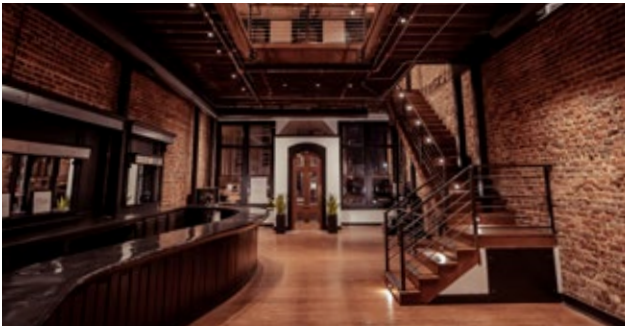

STREET LEVEL

- Access to East Erwin Street
- Main Bar Area
- Seats Up to 80+ People
- Maximum Standing Room 195
- Mens & Womens Restrooms
- Front & Rear Stairs to Balcony Level
- Access to Catering Area (Lower Level)